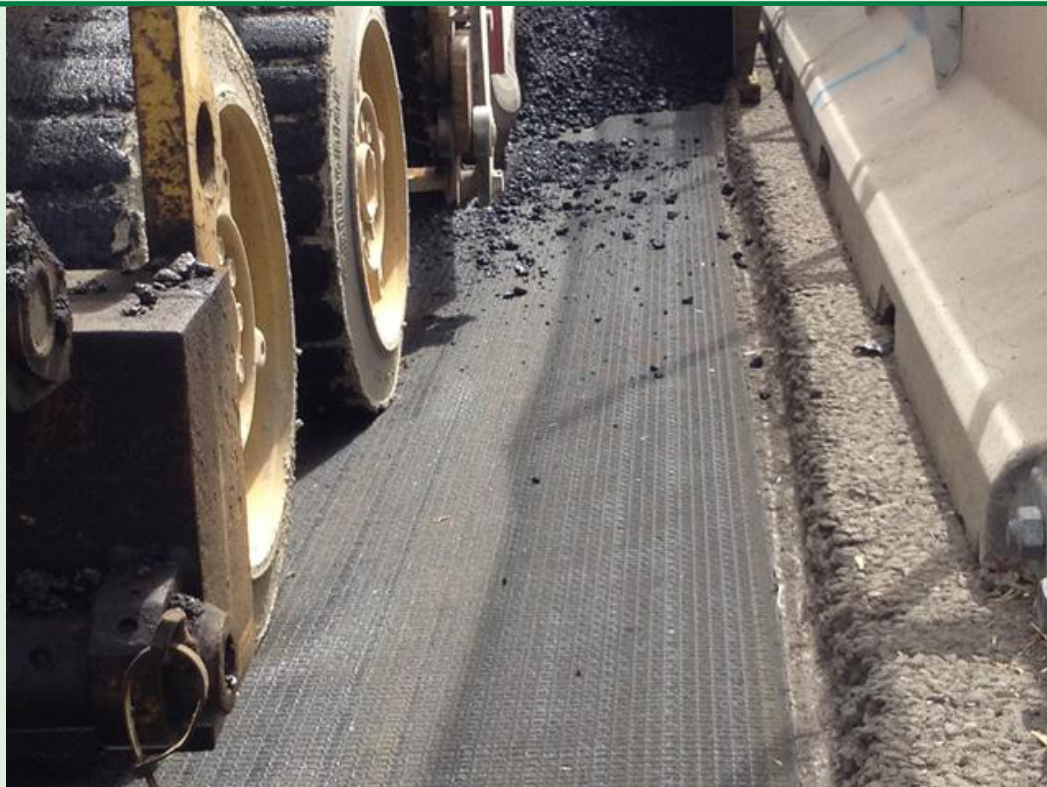

AUTOTENE ASFALTICO ANTIPUMPING HE/TVP

index»
Construction Systems and Products

2012

Autostrada A14 - RI

AUTOTENE ASFALTICO ANTIPUMPING HE/TVP

index»
Construction Systems and Products

2012

Autostrada A14 - RI